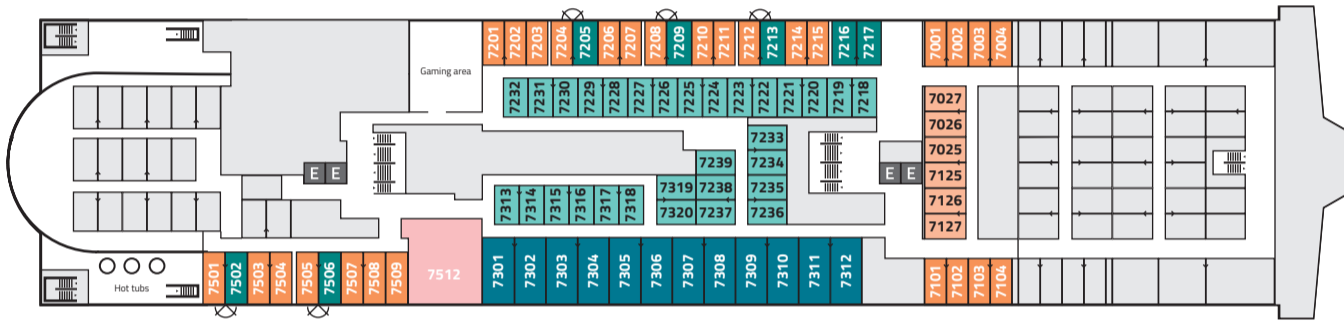

## Cabinplan

- Number of cabins
- Number of berths
- Outside Cabin (with window)
- Inside Cabin (without window)
- Connected cabins

Deck 8			
3-Berth	28	3	
4-Berth	6	4	
4-Berth	18	4	
Nordic Suite	2	2	
Nordic Deluxe	34	2	
3-Berth	12	3	

Deck 7			
4-Berth	7	4	
4-Berth	30	4	
Double Bed	27	2	
Deluxe	12	2	
2-Berth	6	2	
Norrön Suite	1	5	

Deck 6			
2-Berth	28	2	
4-Berth	14	4	
4-Berth	51	4	
3-Berth	21	3	
3-Berth	1	3	
4-Berth Disabled	1	4	
3-Berth Disabled	1	3	

Deck 5			
2-Berth	20	2	
4-Berth	4	4	
4-Berth	33	4	
2-Berth	4	2	
4-Berth Disabled	4	4	

Deck 2			
Couchettes	30	6	