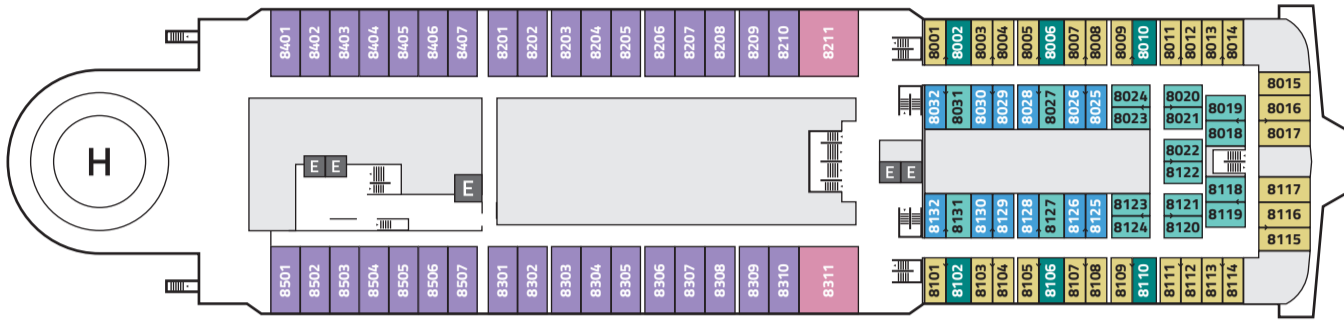

## Cabinplan

- Number of cabins
- Number of berths
- Outside Cabin (with window)
- Inside Cabin (without window)
- Connected cabins

Deck 8			
3-Berth	28	3	
4-Berth	6	4	
4-Berth	18	4	
Nordic Suite	2	2	
Nordic Deluxe	34	2	
3-Berth	12	3	

Deck 7			
4-Berth	7	4	
4-Berth	30	4	
Double Bed	27	2	
Deluxe	12	2	
2-Berth	6	2	
Norrön Suite	1	5	

Deck 6			
2-Berth	28	2	
4-Berth	14	4	
4-Berth	51	4	
3-Berth	21	3	
3-Berth	1	3	
4-Berth Disabled	1	4	
3-Berth Disabled	1	3	

Deck 5			
2-Berth	20	2	
4-Berth	4	4	
4-Berth	33	4	
2-Berth	4	2	
4-Berth Disabled	4	4	

Deck 2			
Couchettes	30	6	