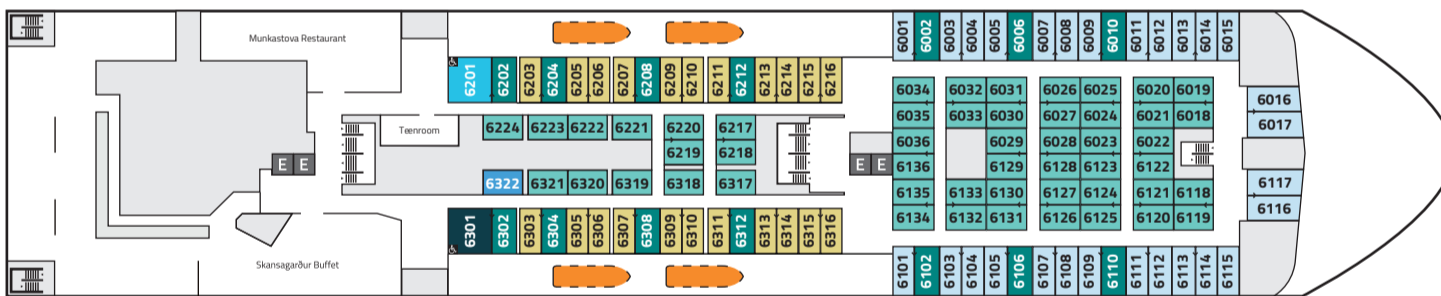

## Cabinplan

- Number of cabins
- Number of berths
- Outside Cabin (with window)
- Inside Cabin (without window)
- Connected cabins

Deck 8			
3-Berth	28	3	
4-Berth	6	4	
4-Berth	18	4	
Nordic Suite	2	2	
Nordic Deluxe	34	2	
3-Berth	12	3	

Deck 7			
4-Berth	7	4	
4-Berth	30	4	
Double Bed	27	2	
Deluxe	12	2	
2-Berth	6	2	
Norrön Suite	1	5	

Deck 6			
2-Berth	28	2	
4-Berth	14	4	
4-Berth	51	4	
3-Berth	21	3	
3-Berth	1	3	
4-Berth Disabled	1	4	
3-Berth Disabled	1	3	

Deck 5			
2-Berth	20	2	
4-Berth	4	4	
4-Berth	33	4	
2-Berth	4	2	
4-Berth Disabled	4	4	

Deck 2			
Couchettes	30	6	