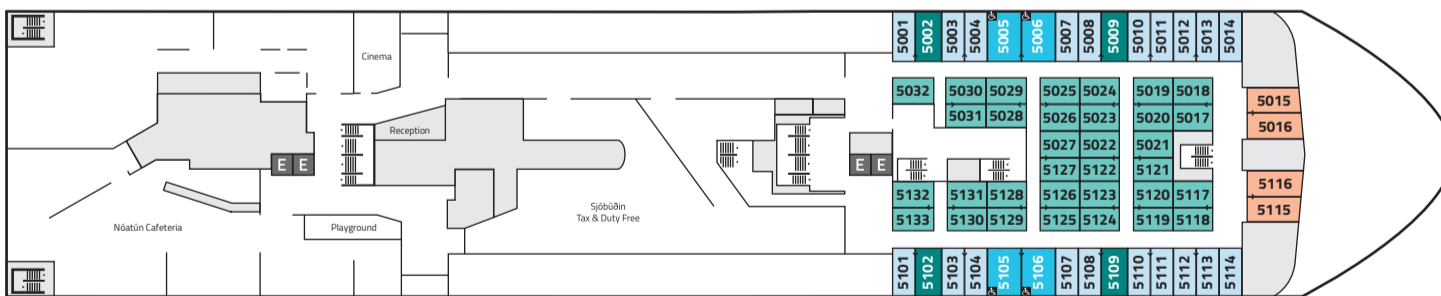

## Cabinplan

- Number of cabins
- Number of berths
- Outside Cabin (with window)
- Inside Cabin (without window)
- Connected cabins

Deck 8			
3-Berth	28	3	
4-Berth	6	4	
4-Berth	18	4	
Nordic Suite	2	2	
Nordic Deluxe	34	2	
3-Berth	12	3	

Deck 7			
4-Berth	7	4	
4-Berth	30	4	
Double Bed	27	2	
Deluxe	12	2	
2-Berth	6	2	
Norrön Suite	1	5	

Deck 6			
2-Berth	28	2	
4-Berth	14	4	
4-Berth	51	4	
3-Berth	21	3	
3-Berth	1	3	
4-Berth Disabled	1	4	
3-Berth Disabled	1	3	

Deck 5			
2-Berth	20	2	
4-Berth	4	4	
4-Berth	33	4	
2-Berth	4	2	
4-Berth Disabled	4	4	

Deck 2			
Couchettes	30	6	